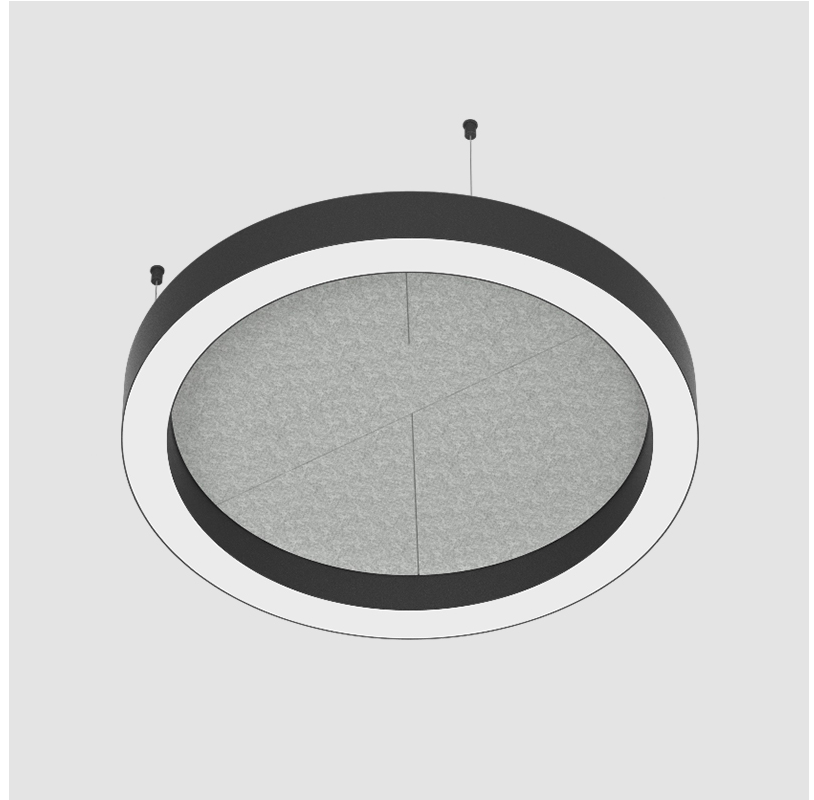

GENERAL

Series: Glorious Slim Acoustic
Brand: Prolicht
Division: Architectural
Mounting Type: Suspension
Mounting Location: Ceiling
Subcategory: Acoustic

PHYSICAL

Shape: Round
Length (mm): 800
Length (in): 31 1/2
Width (mm): 90
Width (in): 3 9/16
Light Distribution: Direct / Indirect
Weight (kg): 9.026
Weight (lbs): 19.90

Diffuser: [PMMA - Opal / Micro-Prism](#)
Fixture Finish: [SSR / BKV / CWI / CRY / HAB / UFT / ITA / RUA / FTG / MYG / LOD / PUS / FRO / FUP / KIA / POP / BLS / SPG / MEY / GOH / GUM / CHC / COM / ABZ / JAG / OBR / MOS / ROR](#)
Accent Finish: [ANC / ASH / BNA / BTC / BZE / CEL / EGG / EVG / FOG / FOS / FST / FUA / IRI / IRO / KHA / LIC / LIM / MER / MSN / MUS / ONX / PEA / PLU / POL / PPY / RAY / ROY / RST / STE / SWD / TAN / TAU](#)

Fixture Material: Aluminum
Cable Details: 2 000mm / 78 3/4" or 6 000mm / 236 1/4" Transparent Cable

ELECTRICAL

Lamp Type: LED (Zhaga Standard)
Input Wattage (W): 77
Total Output Wattage (W): 70
Dimming: [Non-Dimmable](#)
Driver Included: Yes
Driver Location: Integrated
Driver Type: Constant Current - Universal
Driver Class: Class 2
Input Voltage (V): 120 - 277

LED

Color Temperature (°K): [2700 / 3000 / 3500 / 4000](#)
Max. Delivered Lumen (lm): Max 9579
Nominal Lumen (lm): Max 12223
CRI: >90 CRI
Lamp Life (hrs): 50000

OPTICAL

RATINGS AND CERTIFICATIONS

Certified By: CSA Certified to UL and CSA Standards
IP rating: IP20