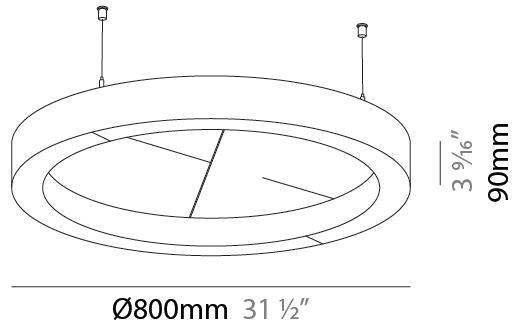

GENERAL

Series: Glorious Slim Acoustic
Brand: Prolicht
Division: Architectural
Mounting Type: Suspension
Mounting Location: Ceiling
Subcategory: Acoustic

PHYSICAL

Shape: Round
Length (mm): 800
Length (in): 31 1/2
Width (mm): 90
Width (in): 3 9/16
Light Distribution: Direct
Weight (kg): 9.026
Weight (lbs): 19.90
Diffuser: PMMA - Opal / Micro-Prism
Fixture Finish: SSR / BKV / CWI / CRY / HAB / UFT / ITA / RUA / FTG / MYG / LOD / PUS / FRO / FUP / KIA / POP / BLS / SPG / MEY / GOH / GUM / CHC / COM / ABZ / JAG / OBR / MOS / ROR
Accent Finish: ANC / ASH / BNA / BTC / BZE / CEL / EGG / EVG / FOG / FOS / FST / FUA / IRI / IRO / KHA / LIC / LIM / MER / MSN / MUS / ONX / PEA / PLU / POL / PPY / RAY / ROY / RST / STE / SWD / TAN / TAU
Fixture Material: Aluminum
Cable Details: 2 000mm / 78 3/4" or 6 000mm / 236 1/4" Transparent Cable

ELECTRICAL

Lamp Type: LED (Zhaga Standard)
Input Wattage (W): 52.1
Total Output Wattage (W): 47.3
Dimming: Non-Dimmable
Driver Included: Yes
Driver Location: Integrated
Driver Type: Constant Current - Universal
Driver Class: Class 2
Input Voltage (V): 120 - 277

LED

Color Temperature (°K): 2700 / 3000 / 3500 / 4000
Max. Delivered Lumen (lm): 6237 / 6388 / 4979 / 6768
Nominal Lumen (lm): 7955 / 8148 / 6351 / 8632
CRI: >90 CRI
Lamp Life (hrs): 50000

OPTICAL

RATINGS AND CERTIFICATIONS

Certified By: CSA Certified to UL and CSA Standards
IP rating: IP20