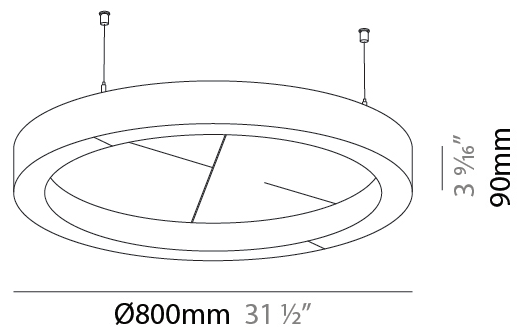

GENERAL

Series: Glorious Slim Acoustic
Brand: Prolicht
Division: Architectural
Mounting Type: Suspension
Mounting Location: Ceiling
Subcategory: Acoustic

PHYSICAL

Shape: Round
Length (mm): 800
Length (in): 31 1/2
Width (mm): 90
Width (in): 3 9/16
Light Distribution: Direct / Indirect
Weight (kg): 9.026
Weight (lbs): 19.90

Diffuser: [PMMA - Opal / Micro-Prism](#)
Fixture Finish: [SSR / BKV / CWI / CRY / HAB / UFT / ITA / RUA / FTG / MYG / LOD / PUS / FRO / FUP / KIA / POP / BLS / SPG / MEY / GOH / GUM / CHC / COM / ABZ / JAG / OBR / MOS / ROR](#)
Accent Finish: [ANC / ASH / BNA / BTC / BZE / CEL / EGG / EVG / FOG / FOS / FST / FUA / IRI / IRO / KHA / LIC / LIM / MER / MSN / MUS / ONX / PEA / PLU / POL / PPY / RAY / ROY / RST / STE / SWD / TAN / TAU](#)

Fixture Material: Aluminum
Cable Details: 2 000mm / 78 3/4" or 6 000mm / 236 1/4" Transparent Cable

ELECTRICAL

Lamp Type: LED (Zhaga Standard)
Input Wattage (W): 77
Total Output Wattage (W): 70
Dimming: [Non-Dimmable](#)
Driver Included: Yes
Driver Location: Integrated
Driver Type: Constant Current - Universal
Driver Class: Class 2
Input Voltage (V): 120 - 277

LED

Color Temperature (°K): [2700 / 3000 / 3500 / 4000](#)
Max. Delivered Lumen (lm): Max 9579
Nominal Lumen (lm): Max 12223
CRI: >90 CRI
Lamp Life (hrs): 50000

OPTICAL

RATINGS AND CERTIFICATIONS

Certified By: CSA Certified to UL and CSA Standards
IP rating: IP20